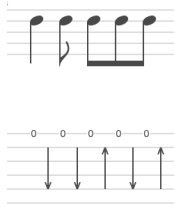

Sparks - Coldplay

Strum Pattern

Intro

Break

1 = 80

The Intro section (measures 1-4) and Break section (measures 5-8) are shown with guitar chords and a corresponding guitar tablature. The tempo is marked as 80 bpm. The Intro consists of four measures of chords: G, D, A, and G. The Break consists of four measures of chords: G, D, A, and G, with a double bar line and 'x1' at the end.

Verse

The Verse section (measures 9-17) is shown with guitar chords and a corresponding guitar tablature. It consists of nine measures of chords: G, D, A, and G. The first two measures of the final chord (G) are marked with '1' and '2' above them, indicating a two-measure phrase. The section ends with a double bar line and 'x1'.

Chorus

Intro

The Chorus section (measures 18-25) and Intro section (measures 26-28) are shown with guitar chords and a corresponding guitar tablature. The Chorus consists of eight measures of chords: G, D, A, and G. The Intro section consists of three measures of chords: G, D, and A.

Break
Verse
Chorus
Break x2